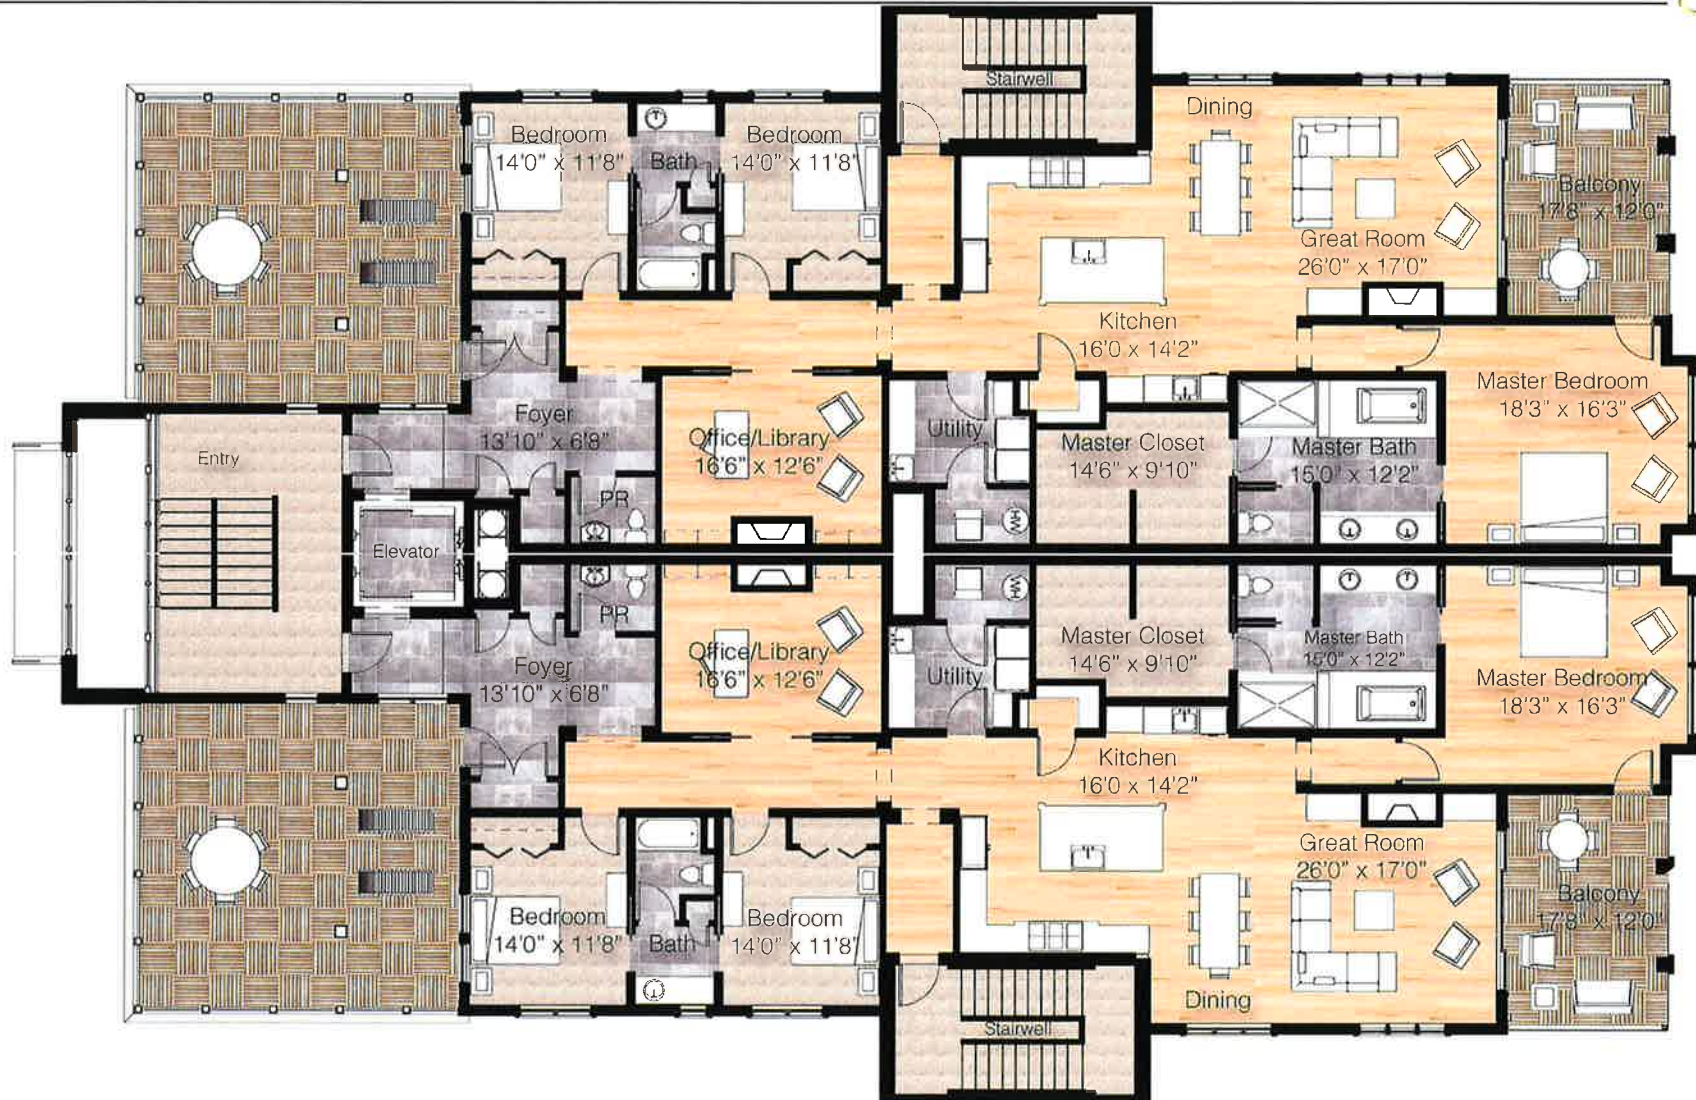

Floor Plans

BUILDING 200 (EAST) - SECOND FLOOR - 2,883 SQ. FT.

All Plans are Preliminary
 All Dimensions, etc. Approximate
 Developer Reserves the Right to Make Changes Without Notice

Floor Plans

BUILDING 204 (WEST) - SECOND FLOOR - 2,883 SQ. FT.